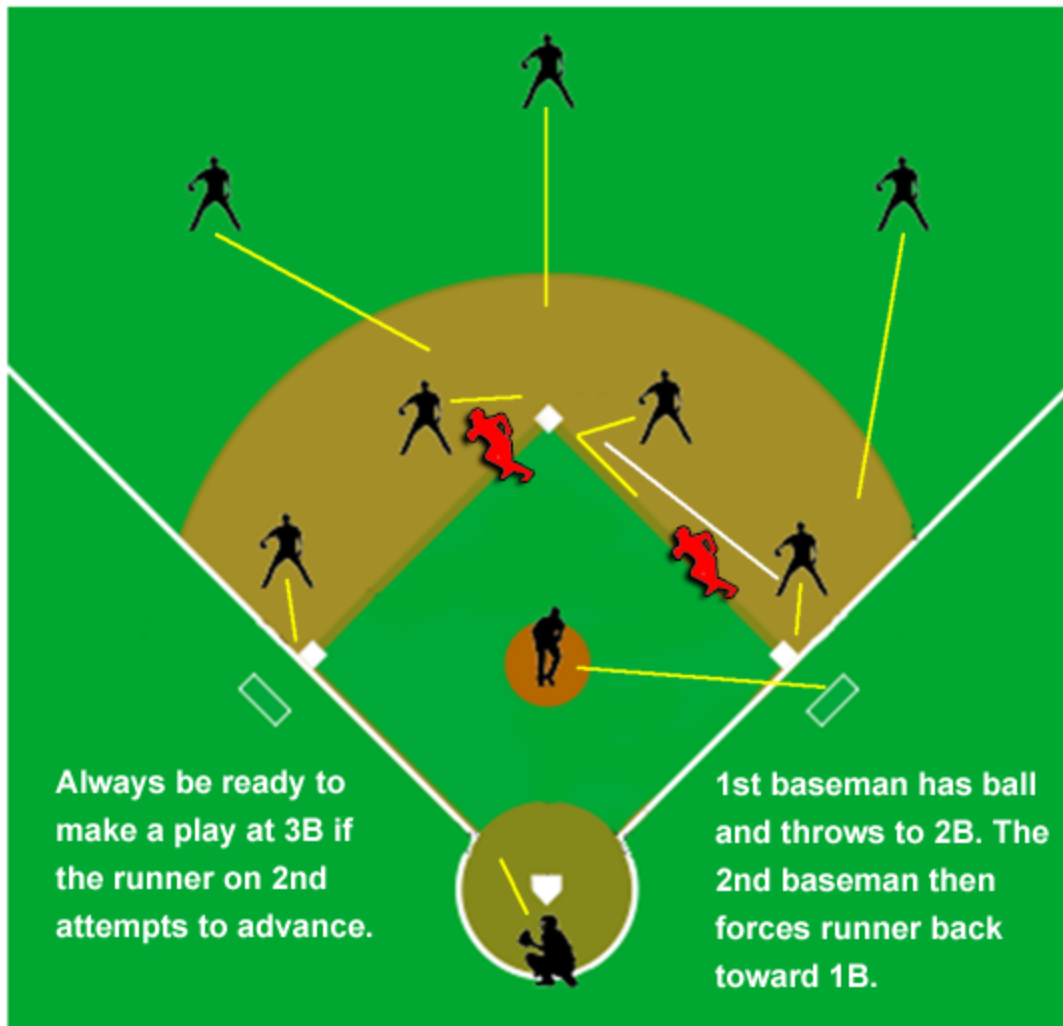

RUN DOWN PLAY #1

With runners on 1st and 2nd
Runner on 1st is picked off!

Pitcher:

Back up 1st base.

Catcher:

Cover Home plate.

1st Baseman:

Cover 1st and be tag man.

Shortstop:

Cover 2nd base with possibility of being the run-down man and tagger.

2nd Baseman:

Cover 2nd base with possibility of being the run-down man and tagger.

3rd Baseman:

Cover 3rd base to keep runner on 2nd base from advancing.